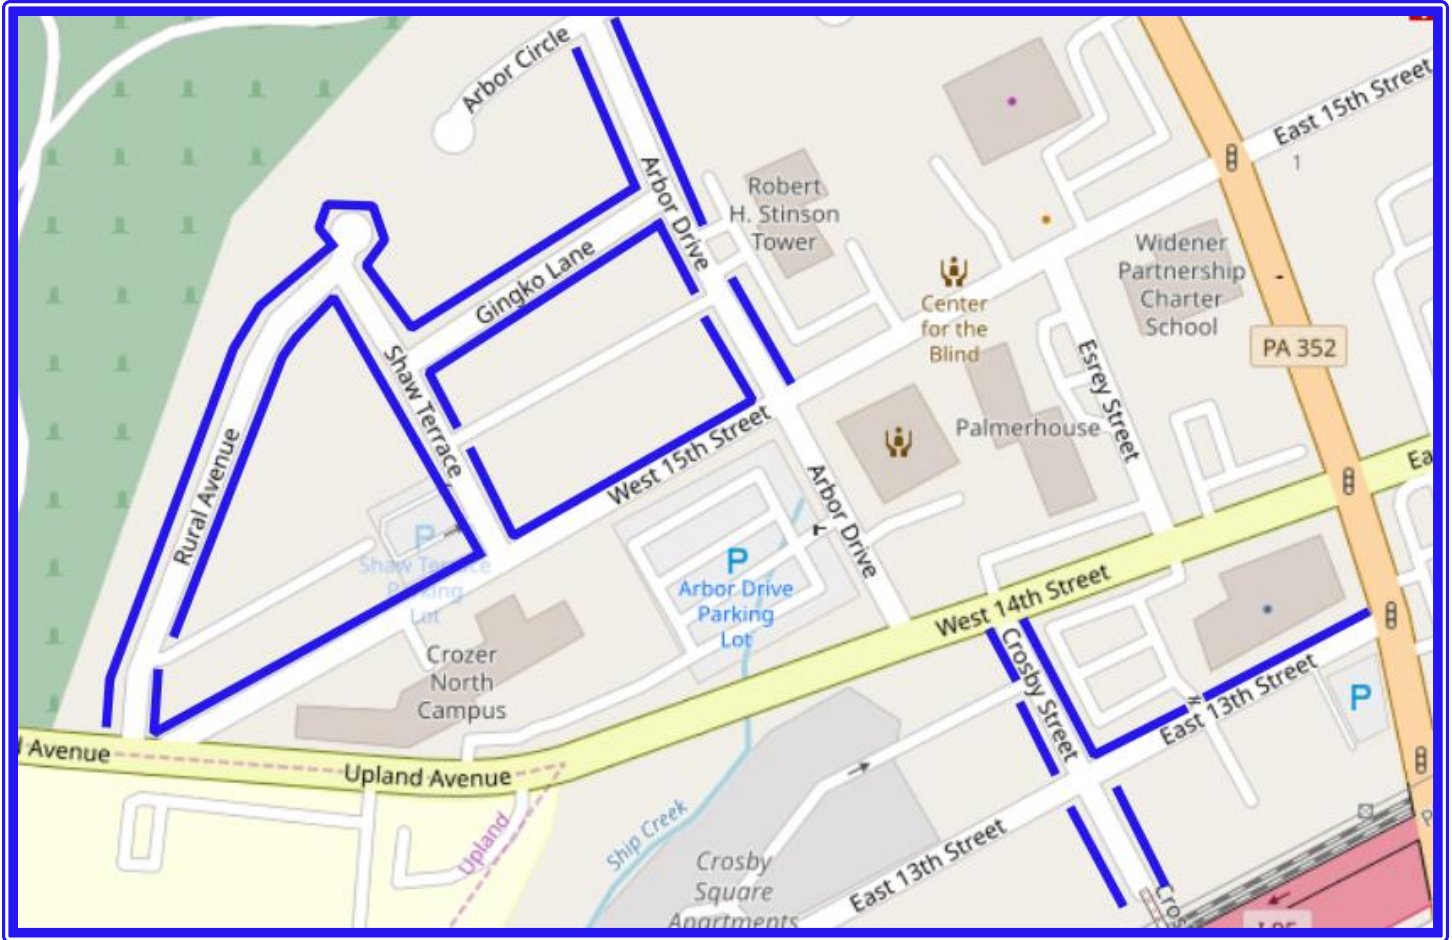

ZONE 1 (NOVA VISTA)

KEY

-  = Blockfaces with posted RPP regulations
- Only All households with addresses on blockfaces with posted RPP regulations are eligible

Blockfaces

- ✓ Northside West 15th Street from Arbor Drive to Upland Avenue
- ✓ Both sides Rural Avenue from Upland Avenue to Shaw Terrace
- ✓ Both sides Shaw Terrace from Rural Avenue to West 15th Street
- ✓ Both sides Ginkgo Lane from Shaw Terrace to Arbor Drive
- ✓ Both sides Arbor Drive from West 17th Street to Ginkgo Lane to West 15th Street
- ✓ North side of East 13th Street from Crosby Street to Edgemont Avenue
- ✓ Both sides Crosby Street from Upland Avenue to East 13th Street to pedestrian walkway

ZONE 2 (SUN HILL)

KEY

-  = Blockfaces with posted RPP regulations
- Only All households with addresses on blockfaces with posted RPP regulations are eligible

Blockfaces

- ✓ Eastside of Melrose Avenue from East 14th to East 15th Street to Glen Terrace to 16th Street
- ✓ Glen Terrace from Melrose Avenue to Washington Avenue to 16th Street/Ridley Avenue
- ✓ East 16th Street from Ridley Avenue to Washington Avenue to Melrose Avenue
- ✓ East 15th Street from Melrose Avenue to Washington Avenue to Ridley Avenue
- ✓ Eastside of Washington Avenue from Glen Terrace to East 16th Street to East 15th Street to East 14th Street
- ✓ Both sides of Washington Avenue from East 15th Street to East 14th Street
- ✓ Northside of East 14th Street from Ridley Avenue to Washington Avenue to Willison Avenue to Siegel Street to Melrose Avenue
- ✓ Southside of East 14th Street from Ridley Avenue to Washington Avenue to Willison Avenue
- ✓ Eastside of Willison Avenue from East 15th Street to East 14th Street
- ✓ Westside of Siegel Street from East 15th Street to East 14th Street
- ✓ Southside of Macadam Street from Ridley Avenue to Washington Avenue
- ✓ Both sides Ridley Avenue from 16th Street/Ridley Avenue to 15th Street to Macadam Street to 14th Street